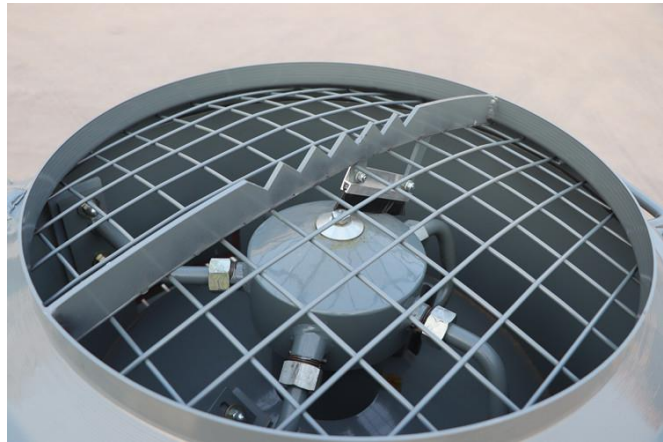

郑州高德机械设备有限公司

Gaode Equipment Co., Ltd.

地址 ADD: 郑州市金水区丰庆路 4 号院 14 号楼 9 号

邮编 P.C.:450053

No.9, Building 14, Yard No.4, Fengqing Road, Jinshui District, Zhengzhou, Henan China

网站 Web: www.gaodetec.com

邮箱 E-Mail: info@gaodetec.com