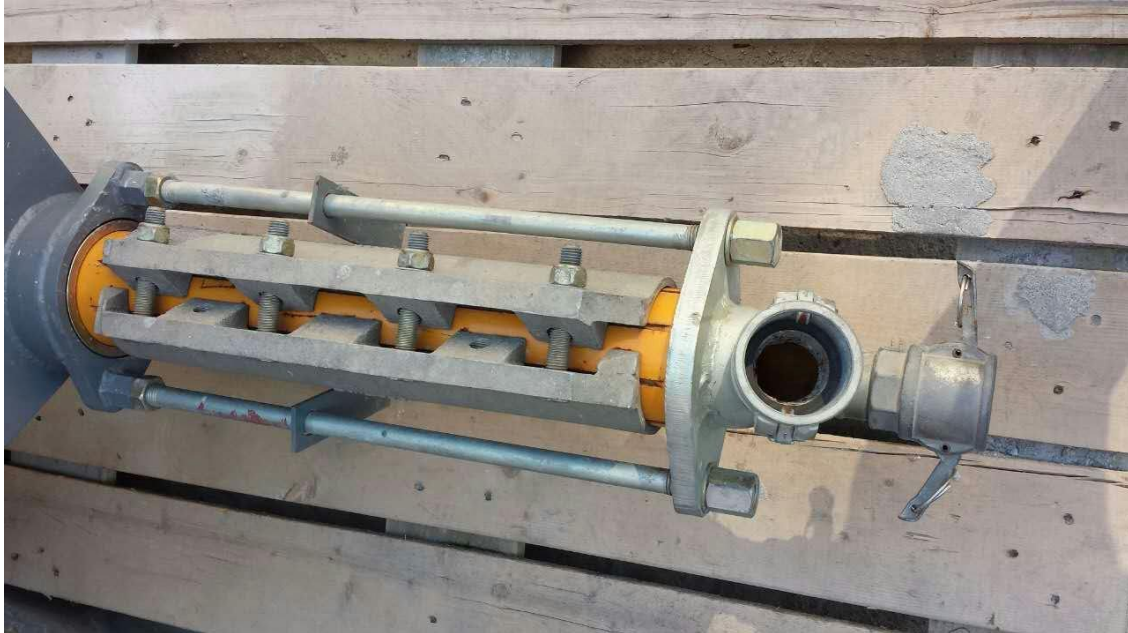

郑州高德机械设备有限公司

Gaode Equipment Co., Ltd.

地址 ADD: 郑州市金水区丰庆路 4 号院 14 号楼 9 号

邮编 P.C.:450053

No.9, Building 14, Yard No.4, Fengqing Road, Jinshui District, Zhengzhou, Henan China

网站 Web: www.gaodetec.com

邮箱 E-Mail: info@gaodetec.com

Gaode Equipment Co., Ltd.

Add: No.9, Building 14, Yard No.4, Fengqing Road, Jinshui District,
Zhengzhou, Henan China

Web: www.gaodetec.com; www.gaodeequipment.com

Email: info@gaodetec.com