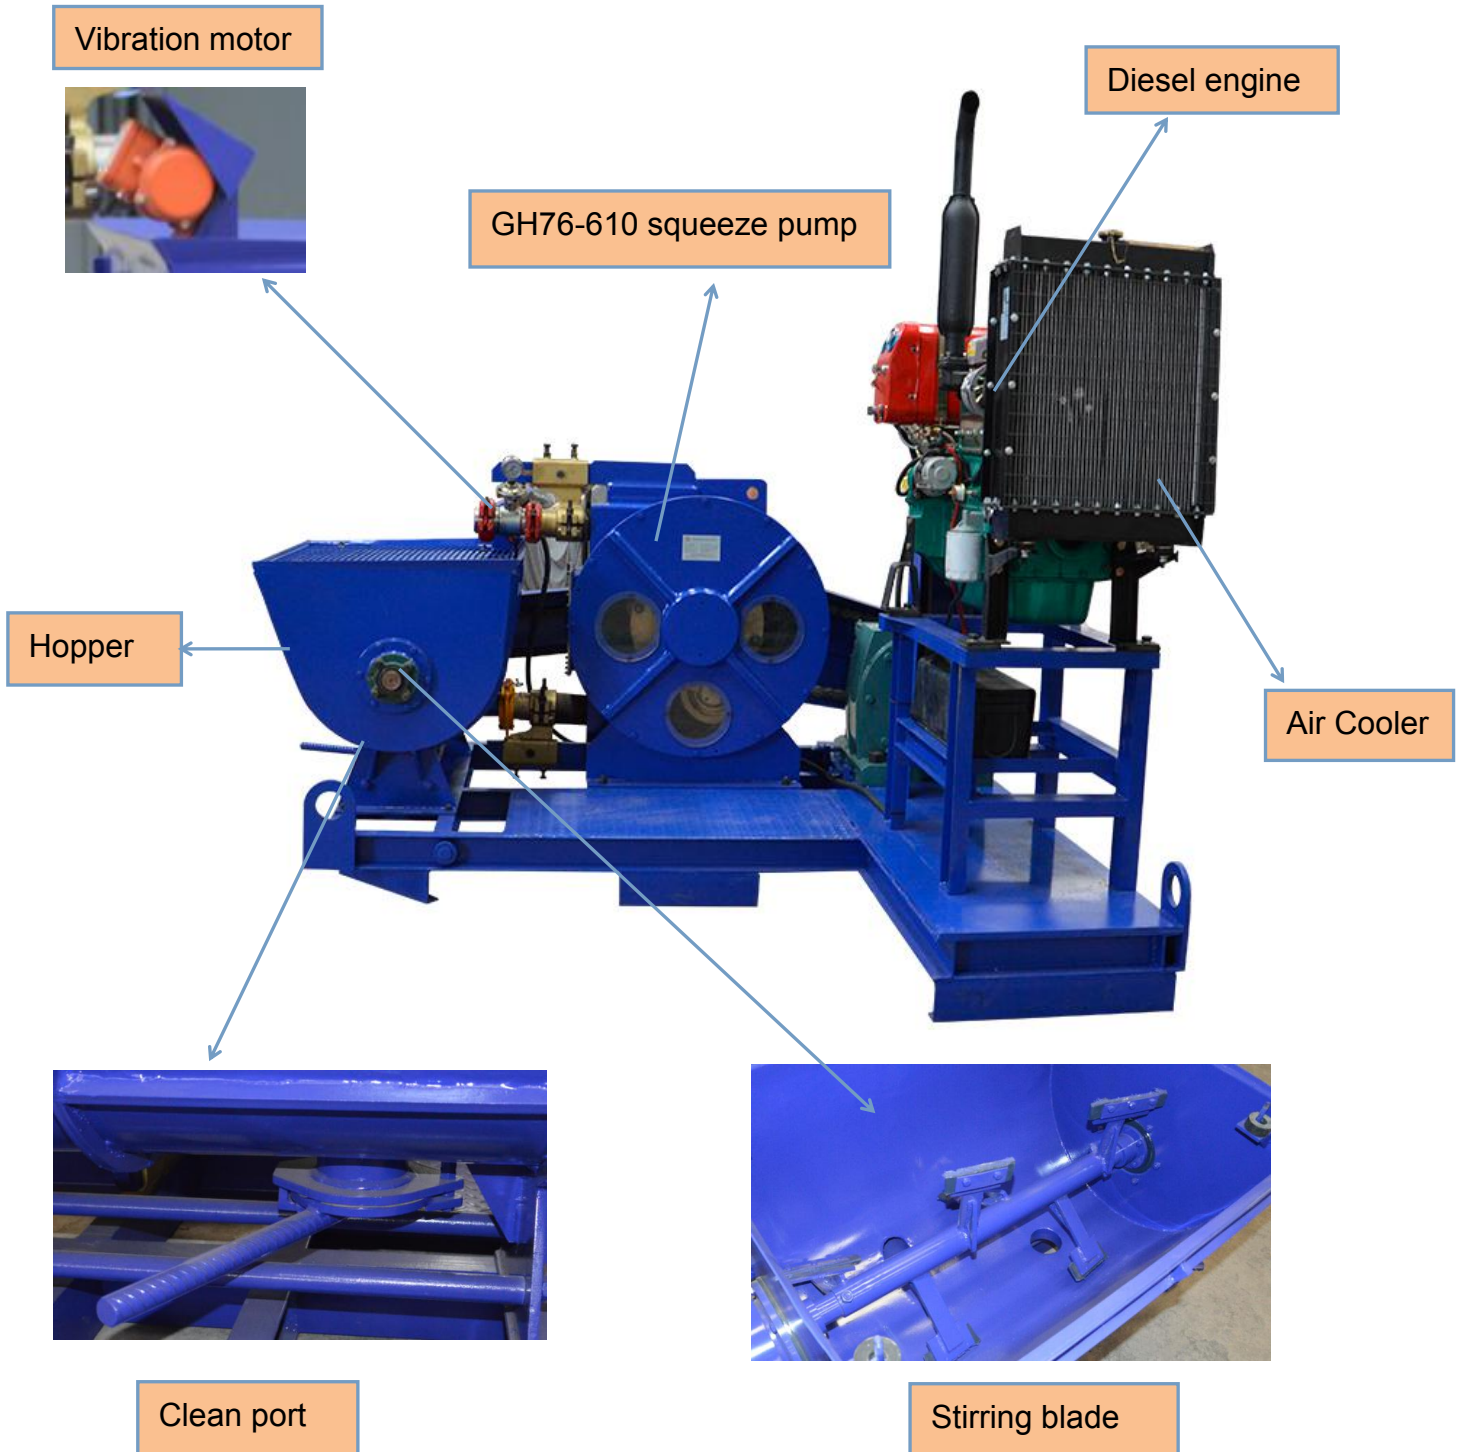

郑州高德机械设备有限公司 Gaode Equipment Co., Ltd.

地址 ADD: 郑州市金水区丰庆路 4 号院 14 号楼 9 号 邮编 P.C.:450053
No.9, Building 14, Yard No.4, Fengqing Road, Jinshui District, Zhengzhou, Henan
China 网站 (Web) :www.gaodetec.com E-Mail: info@gaodetec.com
电话 TEL.:+86-371-55951660

Product detailed part