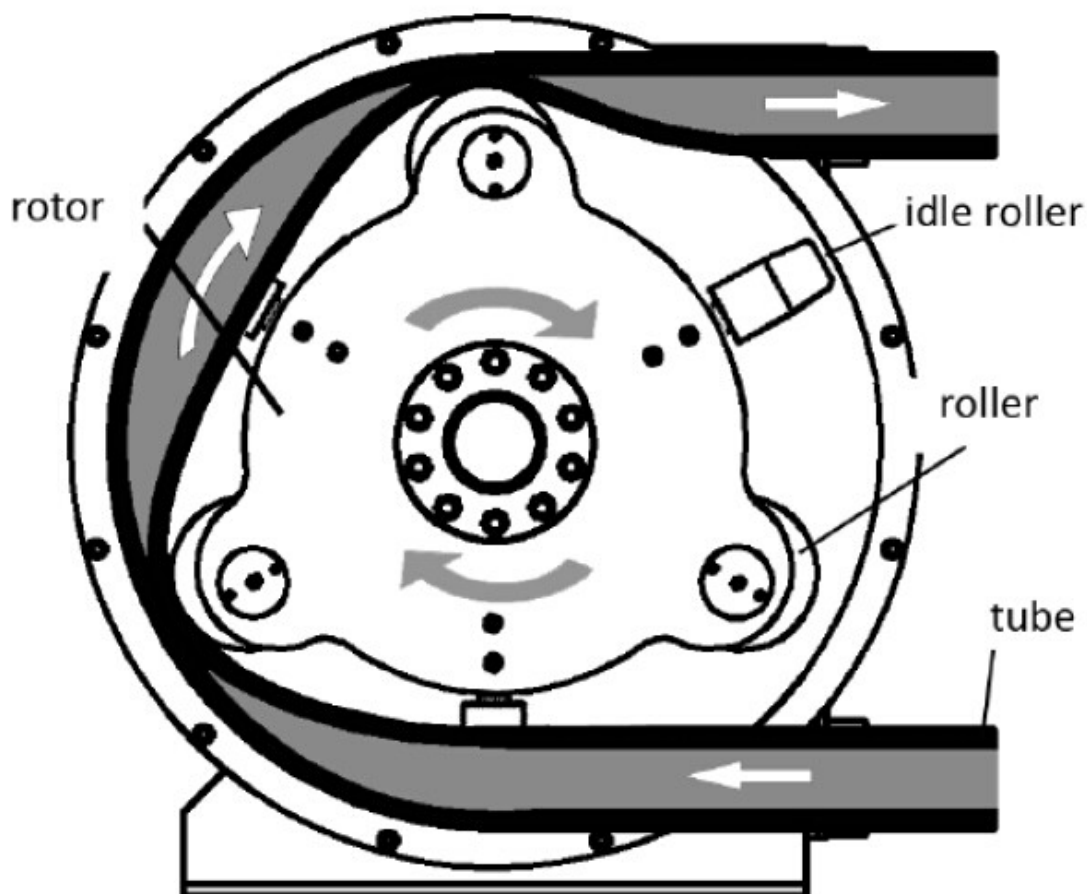

GH100-1050B Peristaltic Pump

Working principle:

GEC heavy-duty industries hose pump is a kind of peristaltic pump. An elastomeric tube is squeezed along a length by rollers that push the fluid contained within. The tube's restitution after squeezing produces a vacuum that draws fluid continuously into the tube. This creates a gentle pumping action that doesn't cause any damage to the product. Contaminations are avoided because the fluid is contained within the tube. The pump employs a rotor with rollers mounted on it that continually compress and occlude some portion of the tube. This action moves the fluid through the tube with a constant rate of displacement for each revolution of the rotor, enabling a precise measurement of the volume of fluid pumped through the tube.

The technical data of GH100-1050B peristaltic pump:

Type	GH100-1050B
Max. output	54m ³ /h
Rotation	38 RPM
Squeeze hose ID	100mm
Working pressure	13bar
Voltage	3 phase, 380V, 50HZ IP55
Power	37 KW

The pictures of GH100-1050B peristaltic pump: