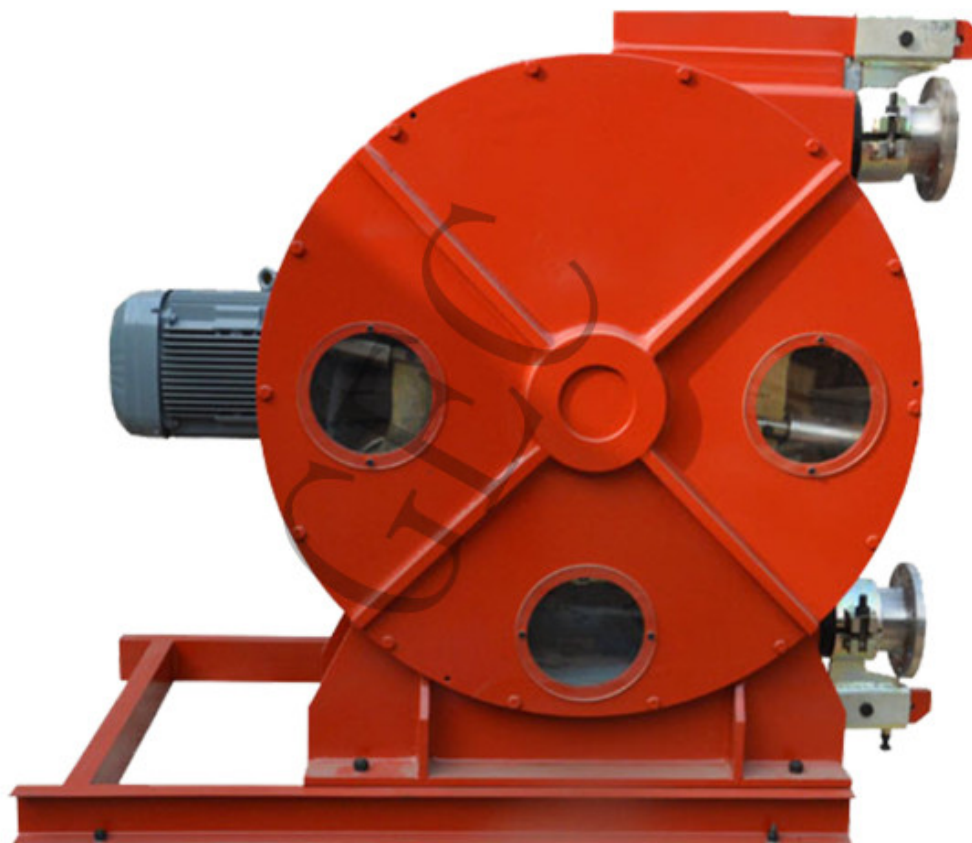

The technical data of GH100-1050B peristaltic pump:

Type	GH100-1050B
Max. output	54m³/h
Rotation	38 RPM
Squeeze hose ID	100mm
Working pressure	13bar
Voltage	3 phase, 380V, 50HZ IP55
Power	37 KW

The pictures of GH100-1050B peristaltic pump:

Overview