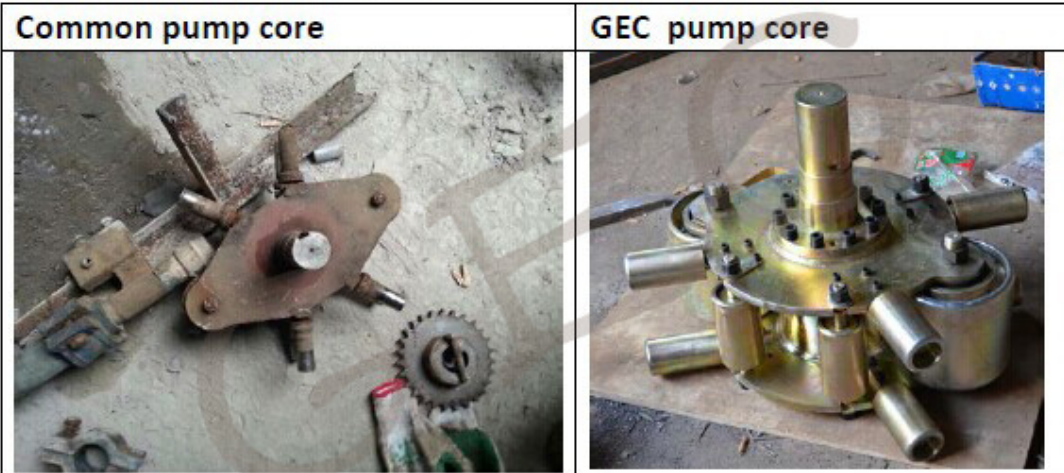

GH100-1050B Peristaltic Pump

Working principle:

GEC heavy-duty industries hose pump is a kind of peristaltic pump. An elastomeric tube is squeezed along a length by rollers that push the fluid contained within. The tube's restitution after squeezing produces a vacuum that draws fluid continuously into the tube. This creates a gentle pumping action that doesn't cause any damage to the product. Contaminations are avoided because the fluid is contained within the tube. The pump employs a rotor with rollers mounted on it that continually compress and occlude some portion of the tube. This action moves the fluid through the tube with a constant rate of displacement for each revolution of the rotor, enabling a precise measurement of the volume of fluid pumped through the tube.

The technical data of GH100-1050B peristaltic pump:

Type	GH100-1050B
Max. output	54m ³ /h
Rotation	38 RPM
Squeeze hose ID	100mm
Working pressure	13bar
Voltage	3 phase, 380V, 50HZ IP55
Power	37 KW

The pictures of GH100-1050B peristaltic pump:

Overview

Detailed parts

For the steel couplings and SEW gearbox, if need, we could according your demands to design the couplings with stainless and use SEW gearbox

the comparison of pump core

Accessories parts