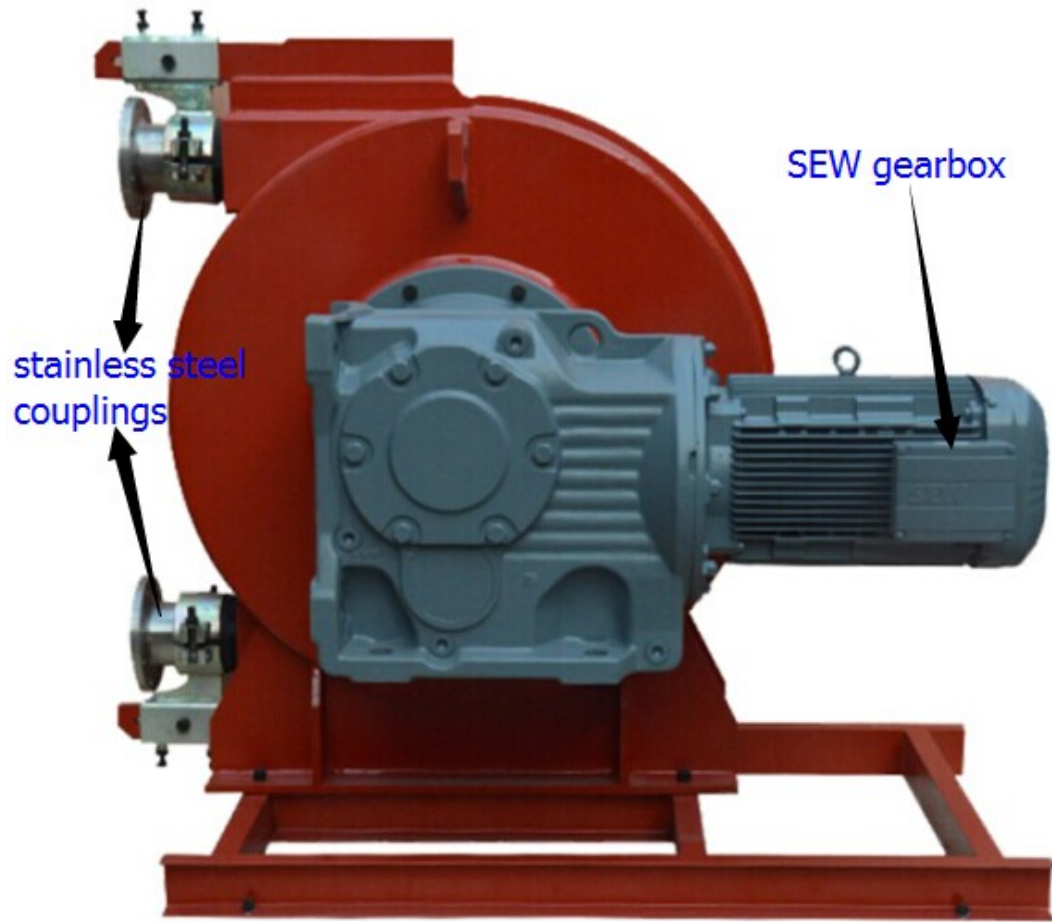

Detailed parts