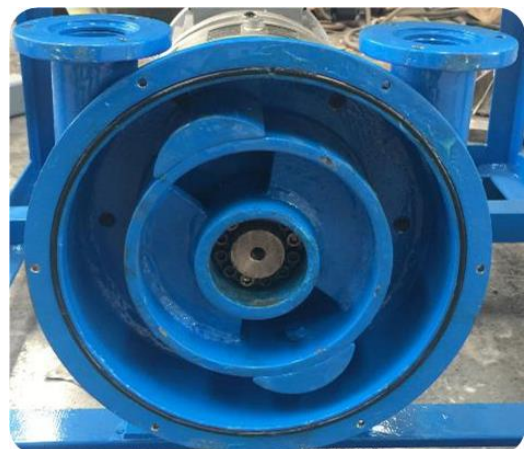

### Description

GH15-200 series dosing hose pump consists mainly of pump house, pressure shoes, driving plate, motors, variable speed gear box, reinforced hose etc. The squeeze hose is U-shaped in the pump house, by pressure shoe squeeze hose formed pressure to achieve slurry transport; simple structure, easy to maintain, dry-run without damage, low speed, no noise. Flow rate can be adjusted by speed control handle, flow stability accuracy can up to  $\pm 1\%$ , specially suitable for viscous slurry dosing and pumping etc.

Hose leak detection device

Electric contact pressure gauge

Speed control handle

Pressure shoe structure

GAODETEC