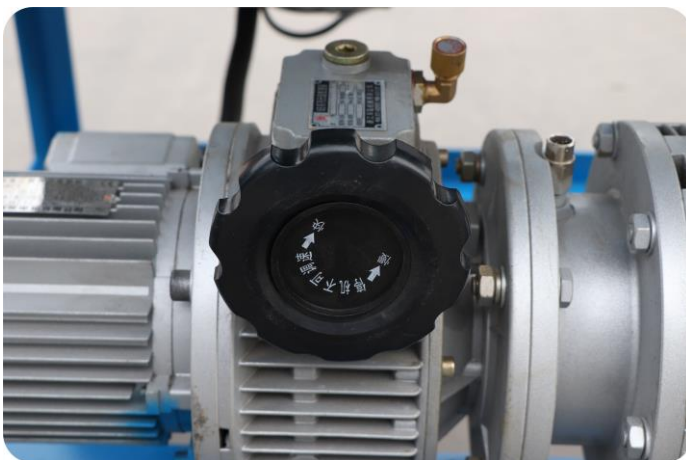

### Description

GH15-200 series dosing hose pump consists mainly of pump house, pressure shoes, driving plate, motors, variable speed gear box, reinforced hose etc. The squeeze hose is U-shaped in the pump house, by pressure shoe squeeze hose formed pressure to achieve slurry transport; simple structure, easy to maintain, dry-run without damage, low speed, no noise. Flow rate can be adjusted by speed control handle, flow stability accuracy can up to  $\pm 1\%$ , specially suitable for viscous slurry dosing and pumping etc.

## Product Feature

- ★ Hose leak detection, quickly detect hose failure;
- ★ Electric contact pressure gauge, ensure that hose pump could stop working automatically once the pressure is too high;
- ★ Speed control handle, adjusted stepless;
- ★ Pressure shoe structure, like Bredel hose pump;
- ★ Explosion proof motor and electric control box for option.

Hose leak detection device

Electric contact pressure gauge

Speed control handle

Pressure shoe structure

GAODETEC